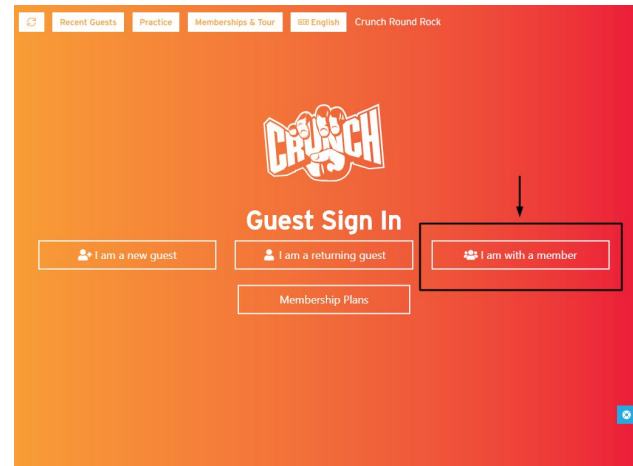

Guest of a Member

Member Signs in First

1. Member locates their record to associate with the Guest:
Tap - **I am with a Member**

2. Member can **search** by:
 - First Name (space) **AND/OR** Last Name
 - **OR** Phone Number
 - **OR** Email Address
 - Once found - **Tap Correct Name**

3. Tap **Register Guest**

4. Automatically flips to the **Member's Guest Sign-In**
5. Follow normal Guest Sign-In process